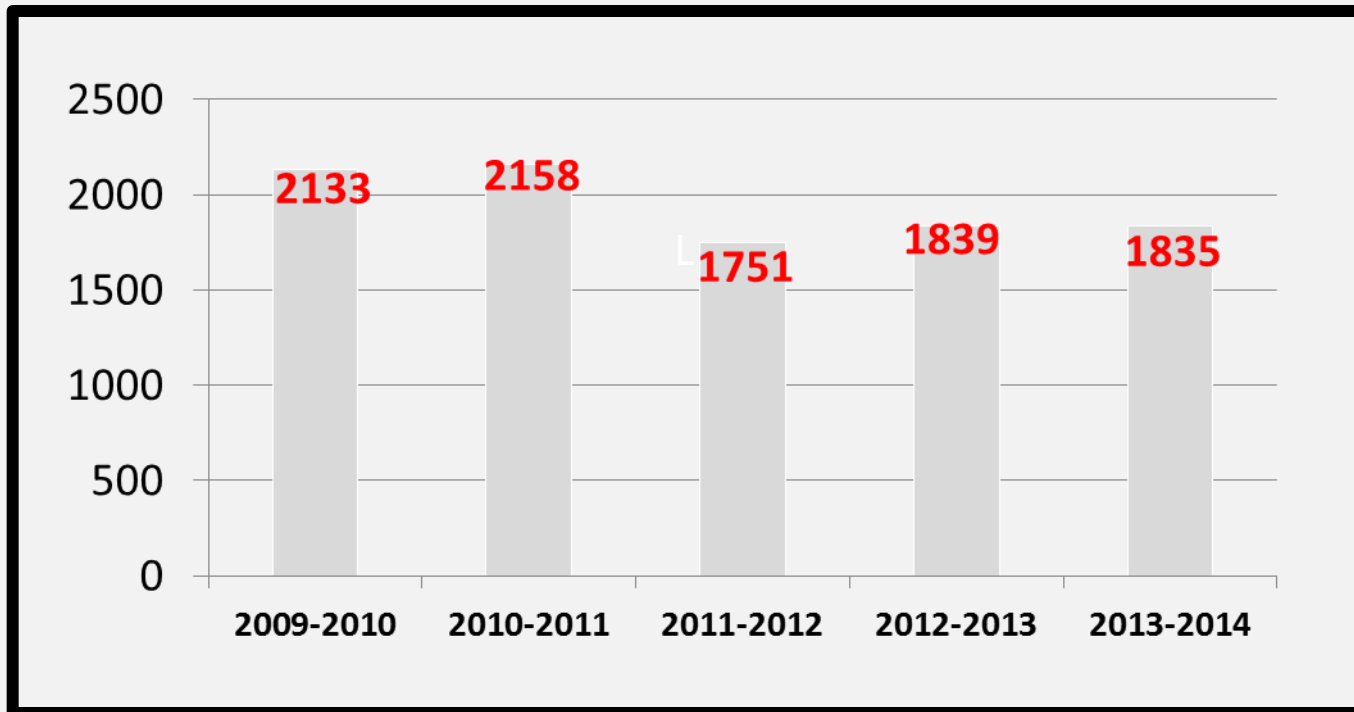

ASH SHOW ENTRIES FLAT HOWEVER 6th most popular breed in CFA

-0.2% vs previous show season

2010-2014 ASH SHOW STATISTICS

2013-2014	CH	KITS	PR	TOTAL		
Regions 1-7	348	300	285	933	50.8%	
Region 8 (Japan)	188	105	56	349	19.0%	
Region 9 (Europe)	26	25	15	66	3.6%	49.2% OUTSIDE R1-7
International Division	225	177	85	487	26.5%	
TOTALS 2013-2014	787	607	441	1835	-0.2%	DECREASE
2012-2013						
Regions 1-7	308	254	286	848	46.1%	
Region 8 (Japan)	210	113	87	410	22.3%	53.9% OUTSIDE R1-7
Region 9 (Europe)	67	23	16	106	5.8%	
International Division	262	133	80	475	25.8%	
TOTALS 2012-2013	847	523	469	1839	4.8%	INCREASE
2011-2012						
Regions 1-7	453	320	321	1094	62.5%	
Region 8 (Japan)	162	62	44	268	15.3%	37.5% OUTSIDE R1-7
Region 9 (Europe)	77	30	16	123	7.0%	
International Division	128	68	70	266	15.2%	
TOTALS 2011-2012	820	480	451	1751	18.9%	DECREASE
2010-2011						
Regions 1-7	660	424	301	1385	64.2%	
Region 8 (Japan)	221	75	18	314	14.6%	35.8% OUTSIDE R1-7
Region 9 (Europe)	64	25	5	94	4.4%	
International Division	219	77	69	365	16.9%	
TOTALS 2010-2011	1164	601	393	2158	1.2%	INCREASE